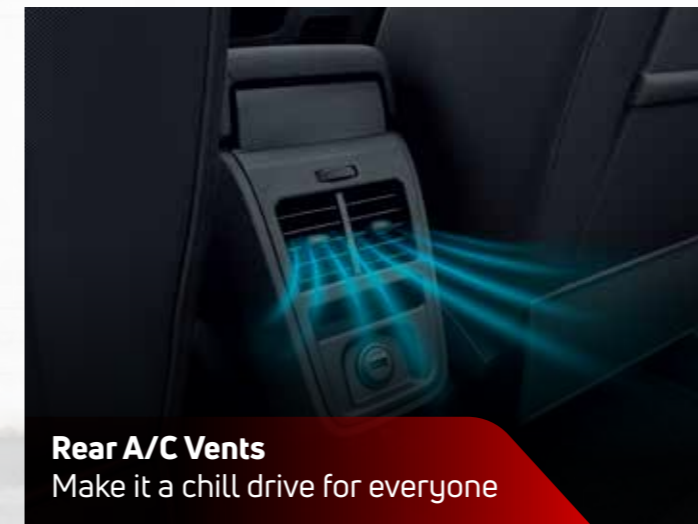

# VIBES WITH YOUR NEED FOR COMFORT

Sit back and relax. Cruise with your gang. Make room for more fun.

**Automatic Climate Control With Xpress Cool**  
adjusts the temperature automatically

**Push Start/Stop Button**  
that needs a touch of a finger