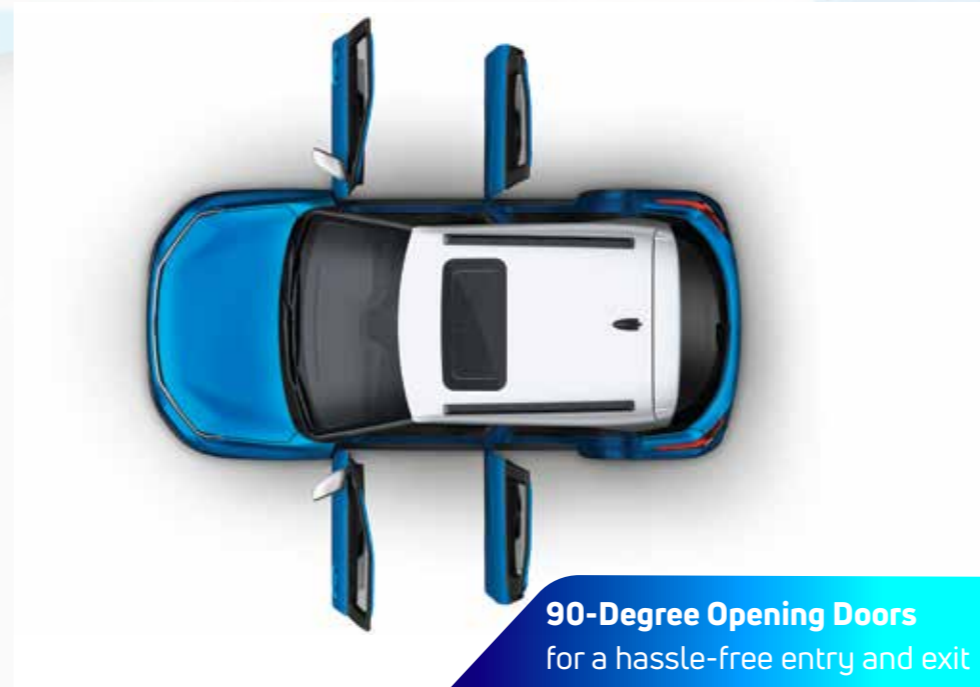

# VIBES WITH YOUR STYLE

The world will take notice of two showstoppers. You and the Punch.

**90-Degree Opening Doors**  
for a hassle-free entry and exit

**Projector Headlamps & LED DRLs**  
that shine as bright as you