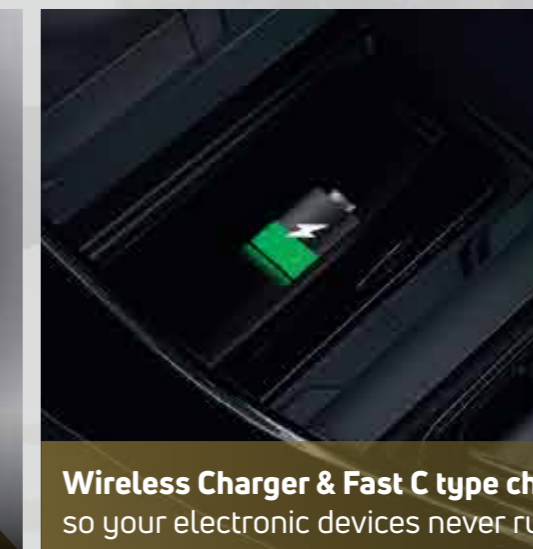

# VIBES WITH YOUR LOVE FOR ENTERTAINMENT

The Punch loves to entertain, just like you, with state-of-the-art technology that keeps you connected.

**Floating 26.03cm Touchscreen Infotainment** with wireless Android Auto™ and Apple CarPlay™

**Steering Mounted Control** that has everything in one place

**4 Speakers and 2 Tweeters** so that you can listen to your jam and do much more

**Wireless Charger & Fast C type charger** so your electronic devices never run out of juice.