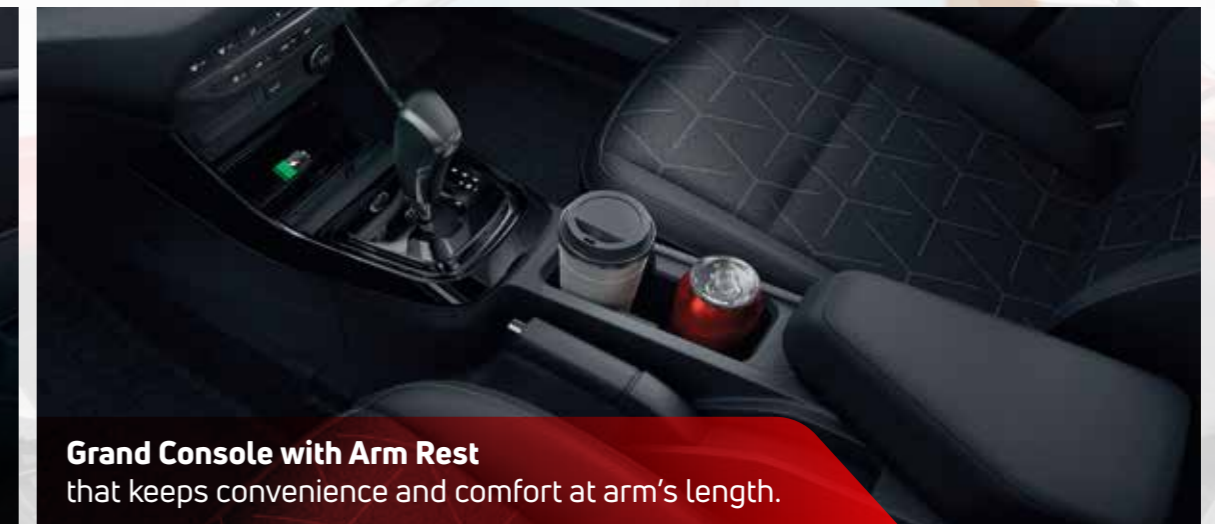

Push Start/Stop Button
that needs a touch of a finger

Grand Console with Arm Rest
that keeps convenience and comfort at arm's length.

More Of Comfort

Rear Wiper & Wash | Auto Fold ORVM | Front Power Outlet | Fast USB Charger