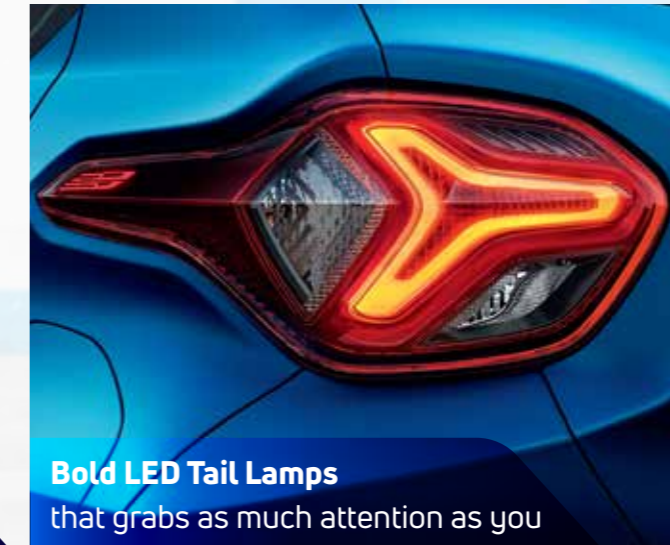

90-Degree Opening Doors
for a hassle-free entry and exit

Bold LED Tail Lamps
that grabs as much attention as you