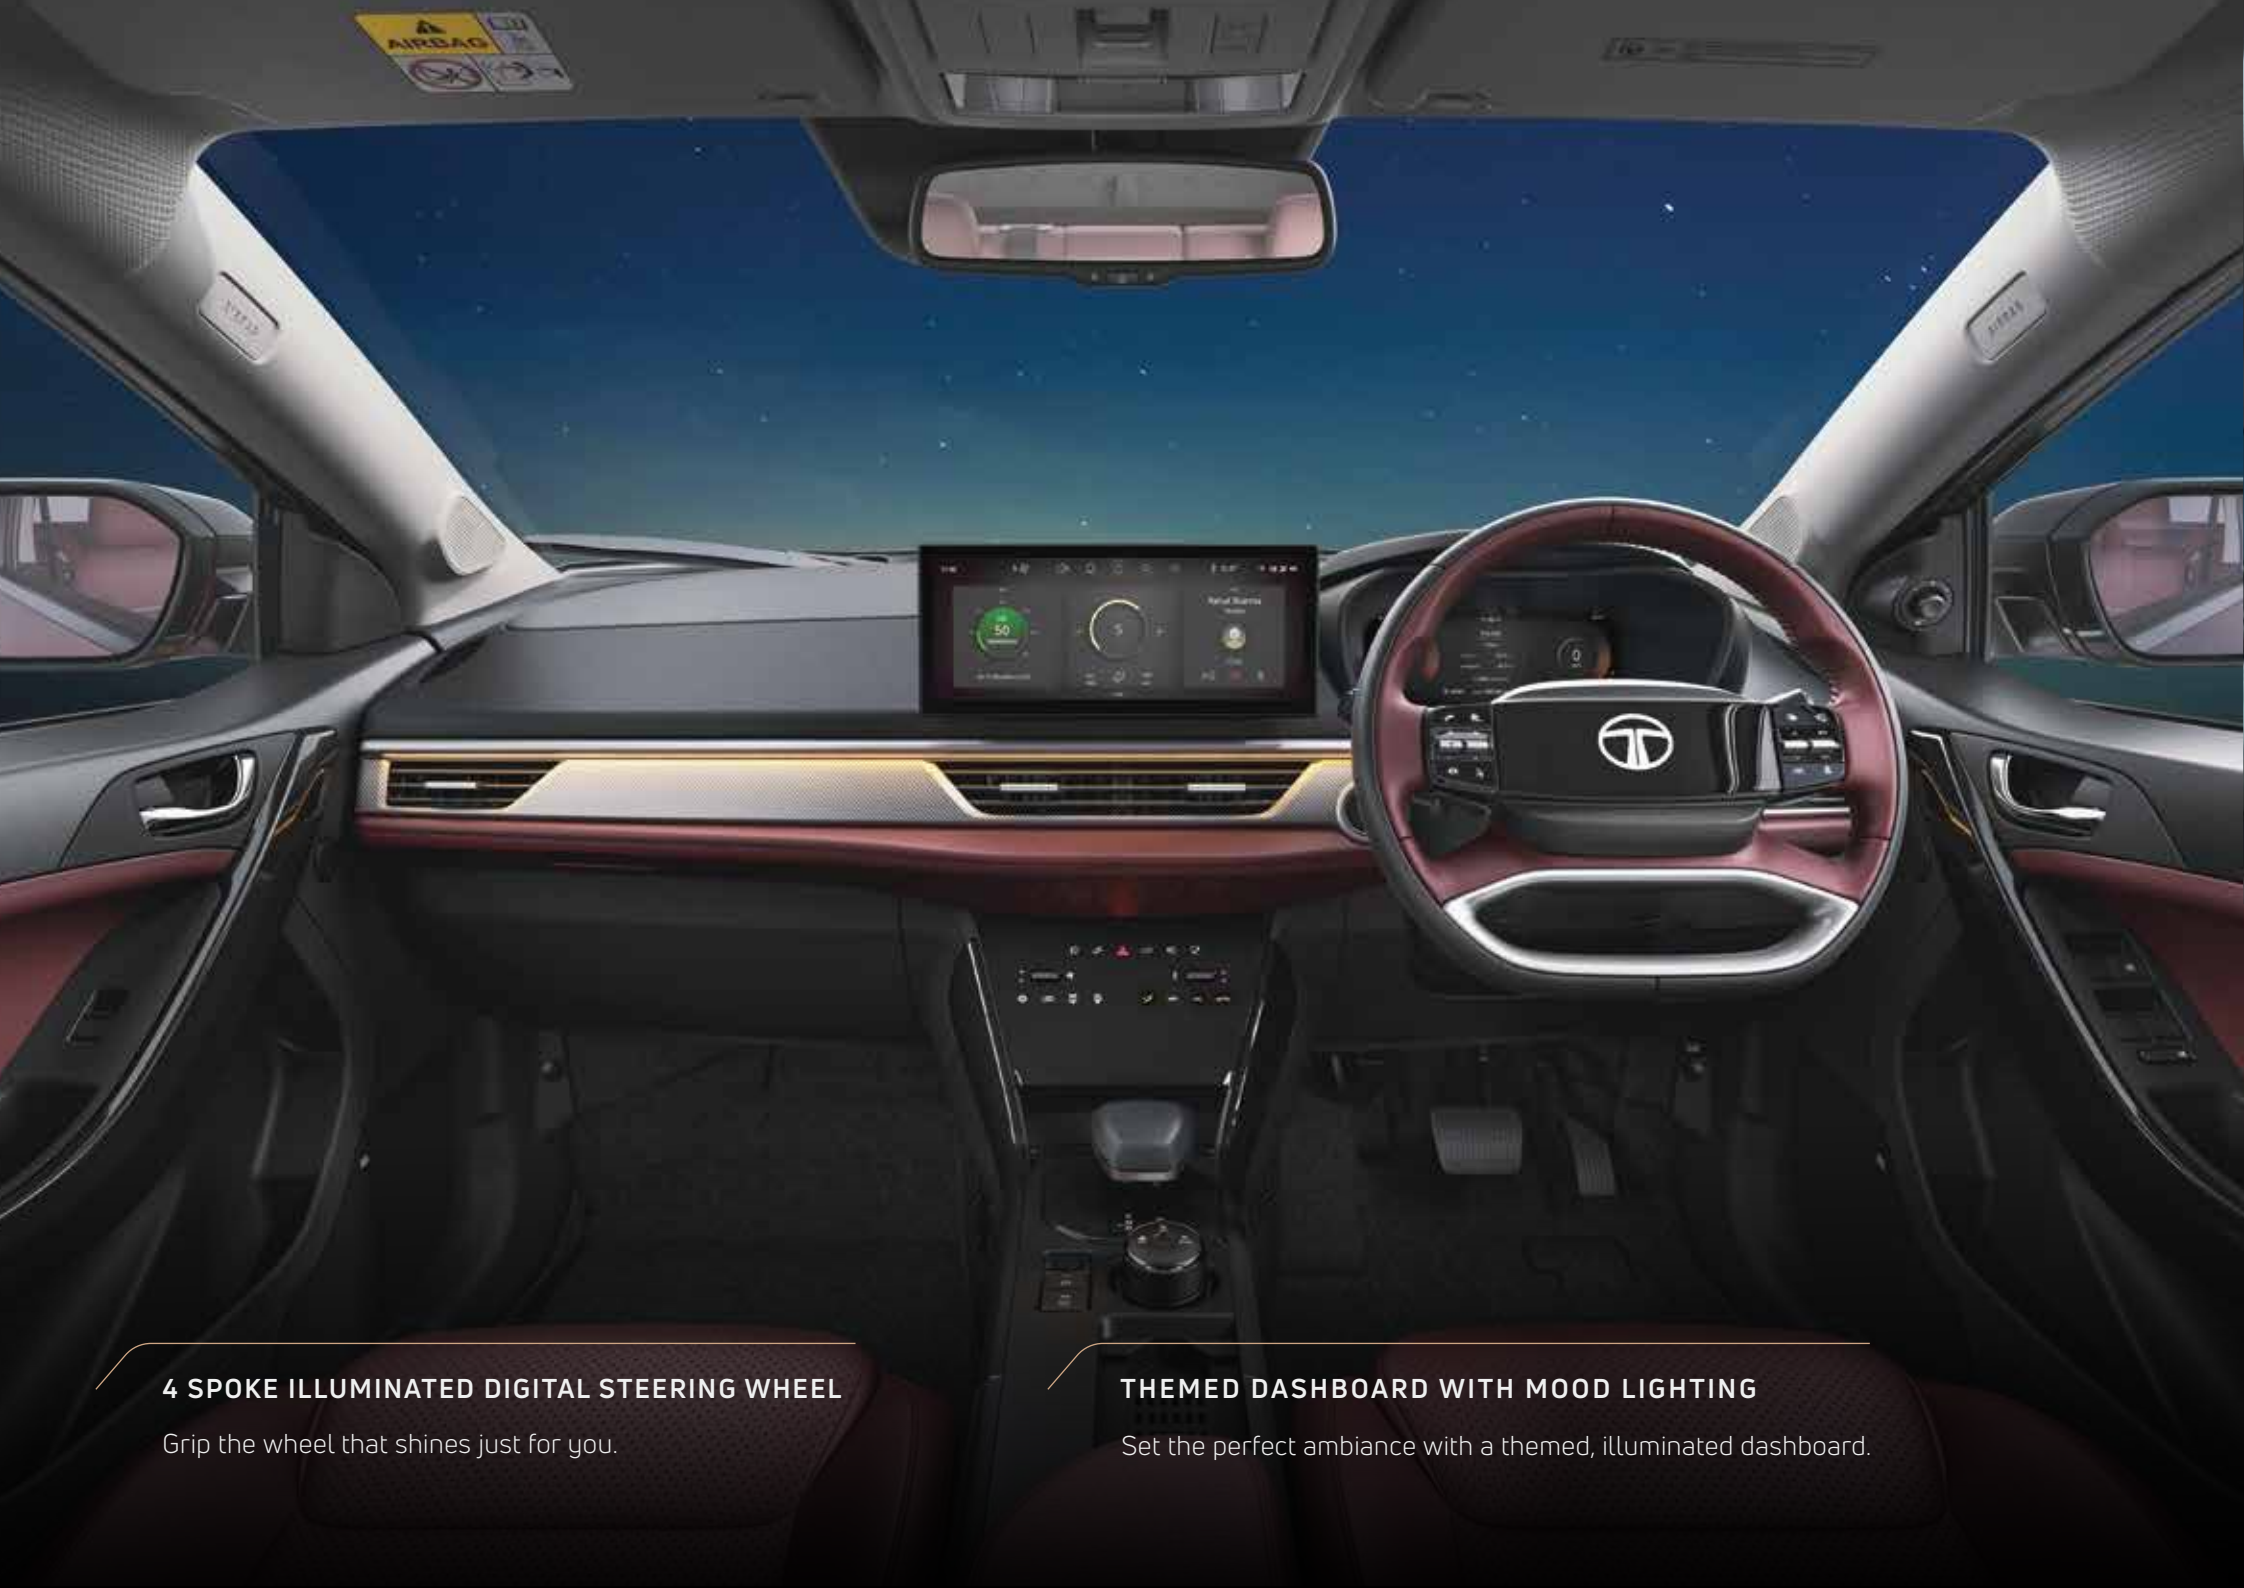

4 SPOKE ILLUMINATED DIGITAL STEERING WHEEL

Grip the wheel that shines just for you.

THEMED DASHBOARD WITH MOOD LIGHTING

Set the perfect ambiance with a themed, illuminated dashboard.