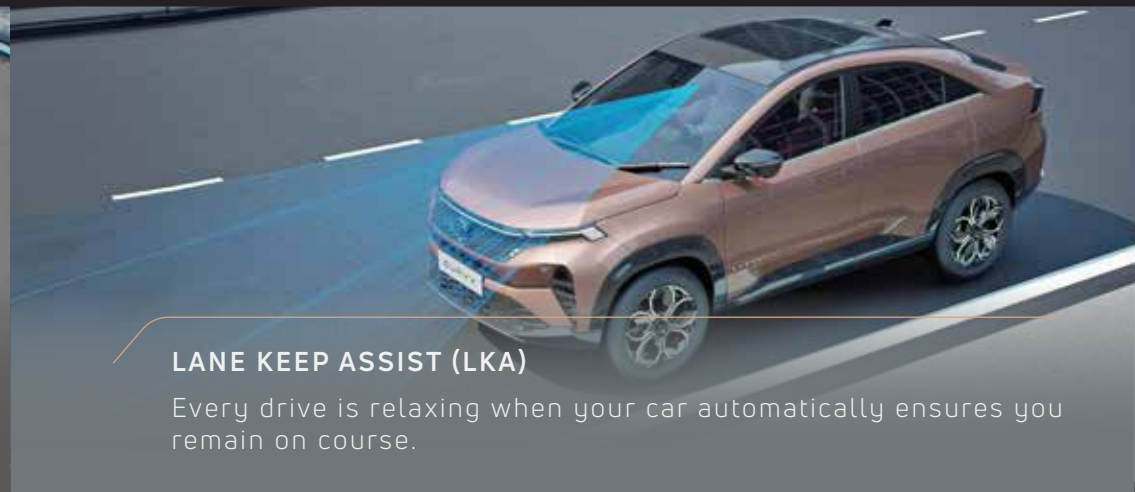

ONE-SHOT DRIVER POWER UP AND DOWN WINDOW

Instant window control at the touch of a button.

6 WAY POWERED DRIVER SEAT

Adjust to the perfect spot with ease.

SHAPED FOR ABSOLUTE SAFETY

ADAS LEVEL 2

Experience drives with a free mind on the road with unparalleled safety features and cutting-edge driver assistance.

ADAPTIVE CRUISE CONTROL WITH STOP & GO (ACC) AVAILABLE IN DCA

Smooth journeys at a peaceful pace.

LANE DEPARTURE WARNING (LDW)

Stay on track with alerts for unintended diversions, keeping you focused and safe on the road.