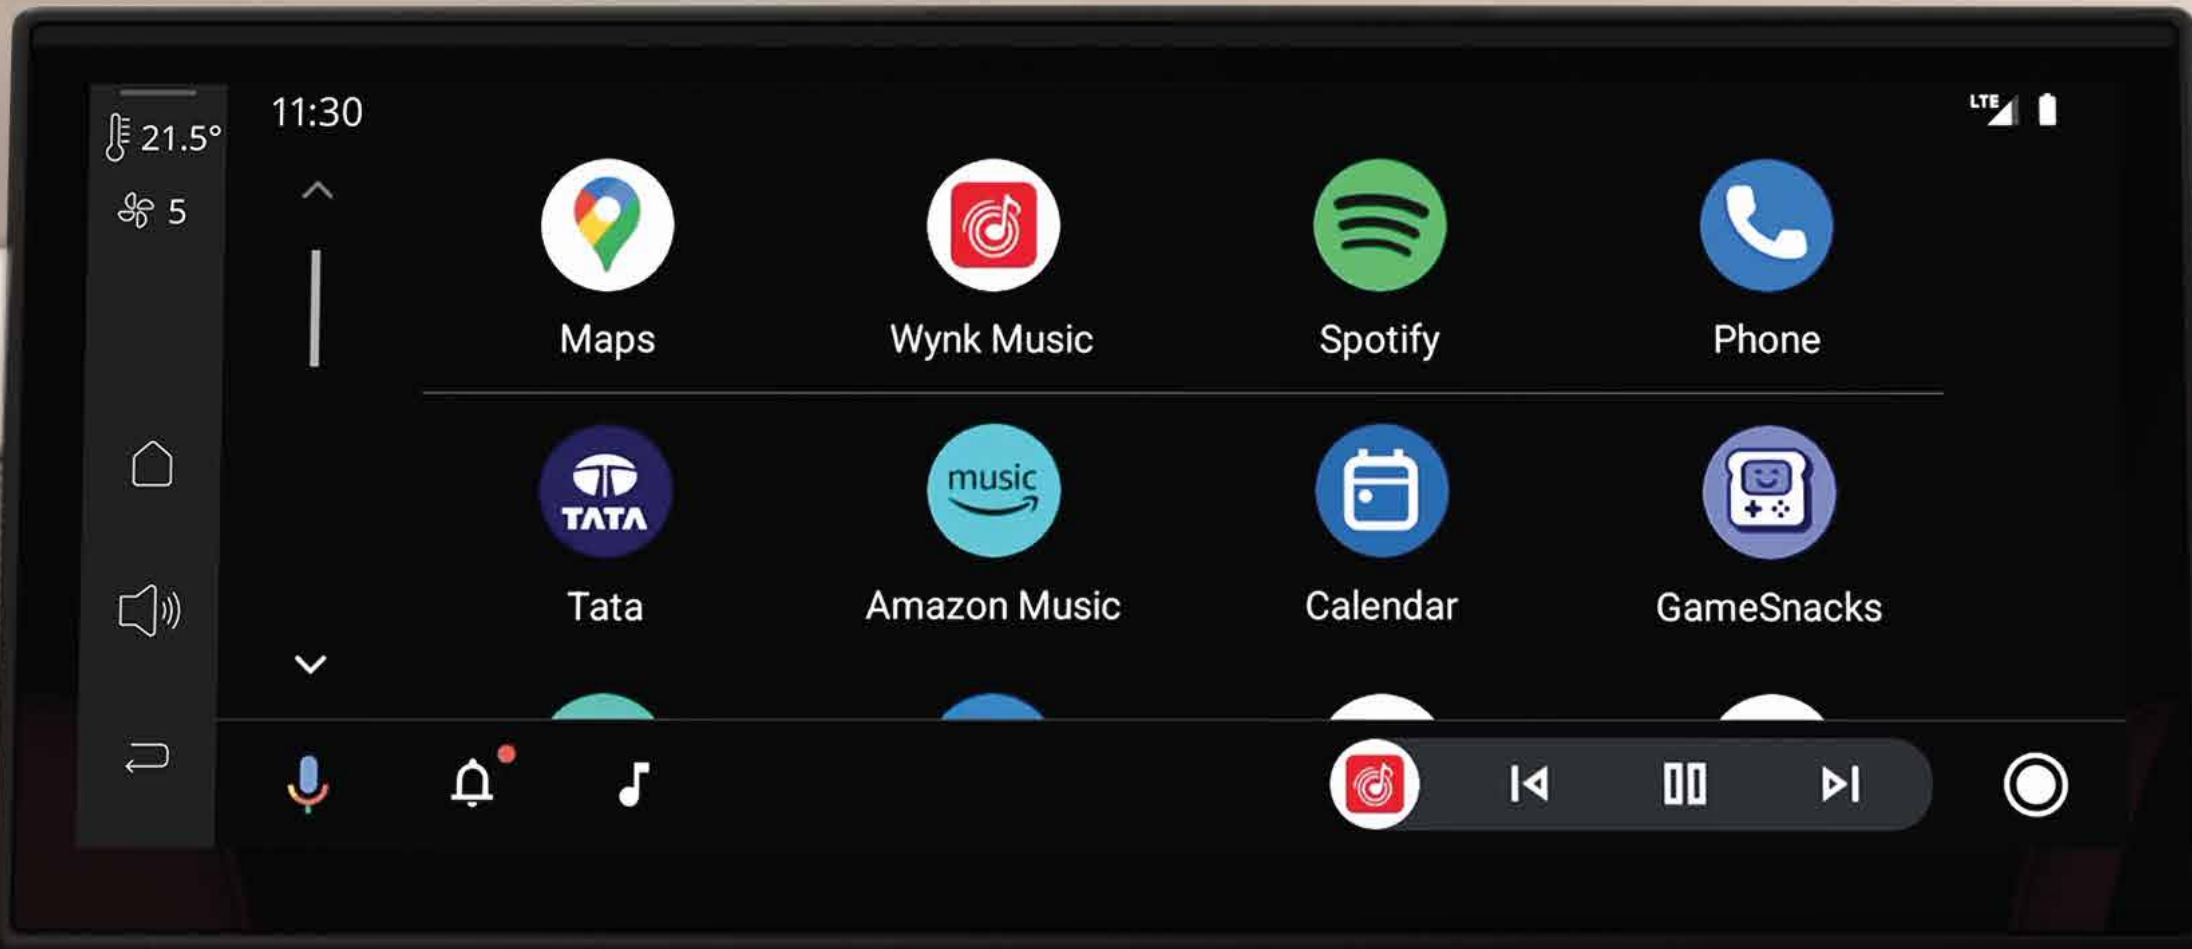

Grip the wheel that shines just for you.

THEMED DASHBOARD WITH MOOD LIGHTING

Set the perfect ambiance with a themed, illuminated dashboard.

**VOICE ASSISTED PANORAMIC
SUNROOF WITH MOOD LIGHTING***

Say the word and the sky is all yours.

*Visual Presentation

PERSONA THEMED INTERIORS

Interiors that appeal to each side of you.

SHAPED FOR INNOVATIVE TECHNOLOGY

31.24 CM (12.3") TOUCHSCREEN INFOTAINMENT BY HARMAN™

Expansive screen for the gizmo lover in you.

WIRELESS ANDROID AUTO™ AND APPLE CARPLAY™

Seamlessly connect your smartphone, wire-free.

MULTIPLE VOICE ASSISTANTS

Virtual assistant on your command.

NATIVE

ALEXA

SIRI

GOOGLE ASSISTANT