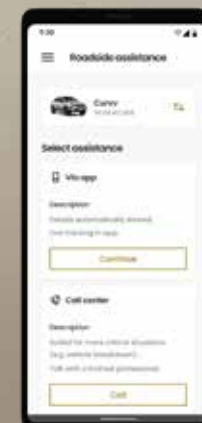

IRA CONNECTED CAR TECHNOLOGY

Designed so you can always be in sync with your car.

Vehicle Status

Diagnostics

Roadside Assistance

SHAPED FOR GRANDEUR

POWERED TAILGATE WITH GESTURE ACTIVATION

Let the feet talk.